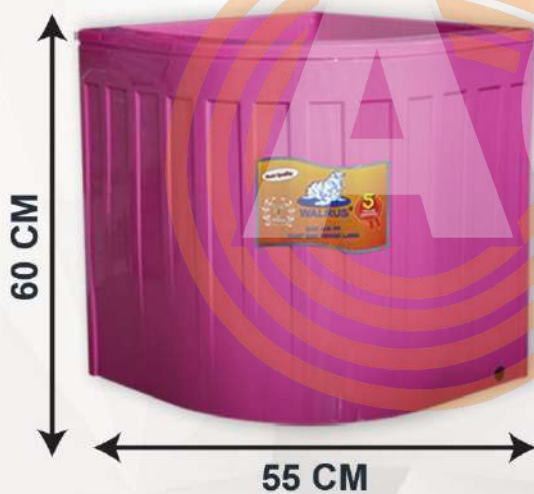

WALRUS®

PT. ANTA GRAHA MAKMUR
Building your better tomorrow

BAK AIR WALRUS BERBAHAN PP KAPASITAS 120 LITER